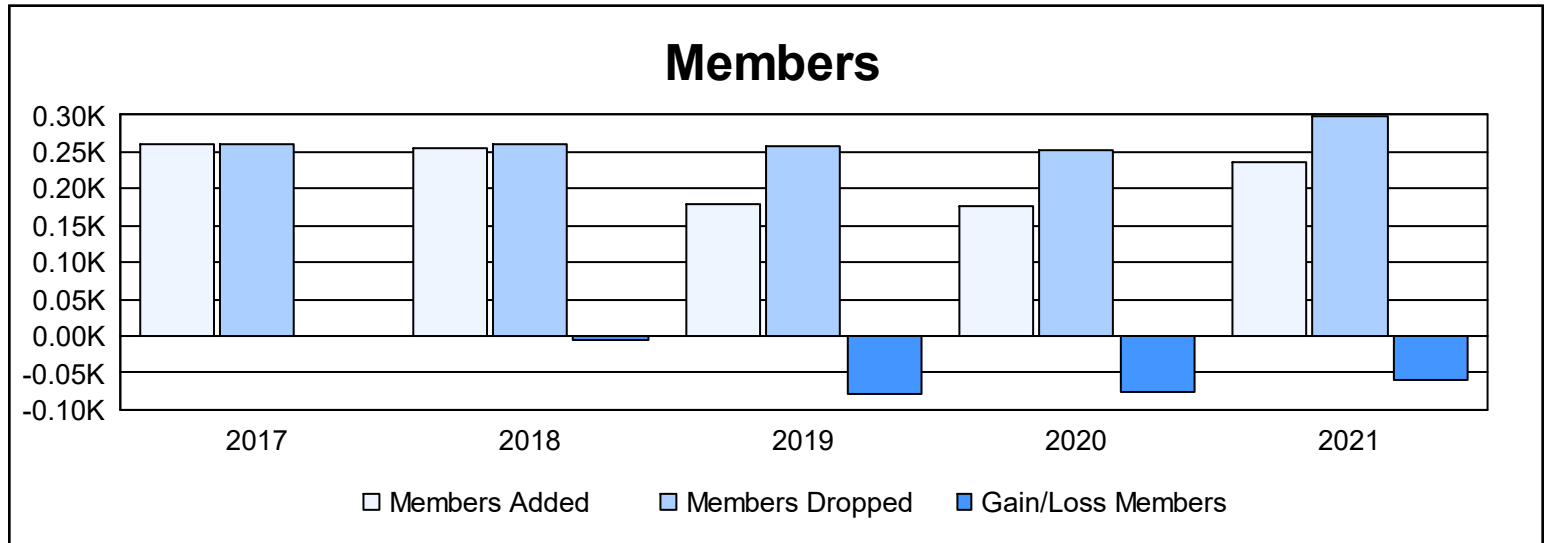

Year	New Clubs	Dropped Clubs	Gain/Loss Clubs	New Members	Charter Members	Reinstate Members	Transfer Members	Total Member Added	Total Members Dropped	Gain/Loss Members
2016-2017	0	0	0	187	3	33	37	260	260	0
2017-2018	0	0	0	191	3	18	43	255	260	-5
2018-2019	0	0	0	130	1	21	27	179	259	-80
2019-2020	0	1	-1	134	6	20	17	177	253	-76
2020-2021	1	0	1	143	52	32	10	237	298	-61
<b>Average</b>	<b>0</b>	<b>0</b>	<b>0</b>	<b>157</b>	<b>13</b>	<b>25</b>	<b>27</b>	<b>222</b>	<b>266</b>	<b>-44</b>

### Membership Composition June 2021 Cumulative