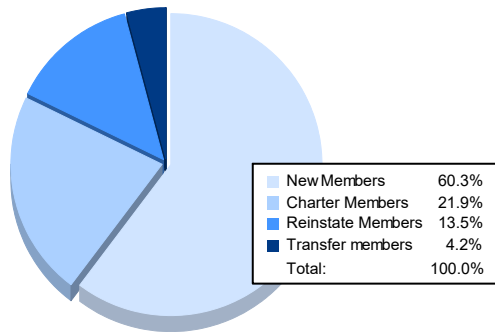

Year	New Clubs	Dropped Clubs	Gain/Loss Clubs	New Members	Charter Members	Reinstate Members	Transfer Members	Total Member Added	Total Members Dropped	Gain/Loss Members
2016-2017	0	0	0	187	3	33	37	260	260	0
2017-2018	0	0	0	191	3	18	43	255	260	-5
2018-2019	0	0	0	130	1	21	27	179	259	-80
2019-2020	0	1	-1	134	6	20	17	177	253	-76
2020-2021	1	0	1	143	52	32	10	237	298	-61
<b>Average</b>	<b>0</b>	<b>0</b>	<b>0</b>	<b>157</b>	<b>13</b>	<b>25</b>	<b>27</b>	<b>222</b>	<b>266</b>	<b>-44</b>

### Membership Composition June 2021 Cumulative

### Gender Composition June 2021 Cumulative